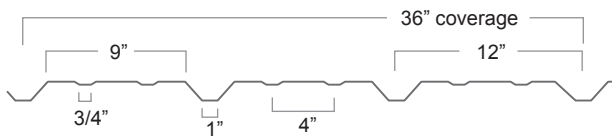

WEATHERED COPPER  
TSR 31 E.84 SRI 31

DARK BROWN  
TSR 30 E.88 SRI 31

BRICK RED  
TSR 34 E.87 SRI 36

GALVALUME

Valley Rib  
\*Wall Panel Only

Platte River Panel (PRP) Profile  
\*Wall Panel Only

3/4" Corrugated Profile