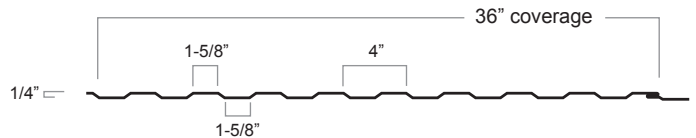

WEATHERED COPPER  
TSR 31 E.84 SRI 31

DARK BROWN  
TSR 30 E.88 SRI 31

BRICK RED  
TSR 34 E.87 SRI 36

GALVALUME

Valley Rib  
\*Wall Panel Only

Platte River Panel (PRP) Profile  
\*Wall Panel Only

3/4" Corrugated Profile